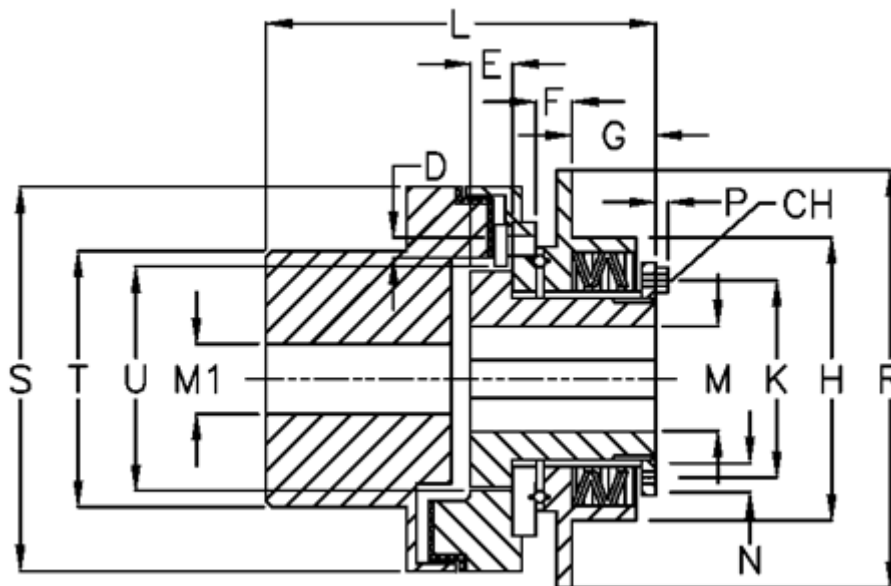

Article number: 46962533

Description: Synchron mini G 25 L

## Measures

D	= 6xM5	L	= 98.0	U	= 48
Disc spring mounting	= 3x1L	M1 max	= 35		
Disc spring version	= L - heavy	M max	= 25		
E	= 17.0	M min	= 10		
F	= 7.0	P	= 4.0		
G	= 23.0	R	= 100		
H	= 74	S	= 82		
K	= 54	T	= 53		